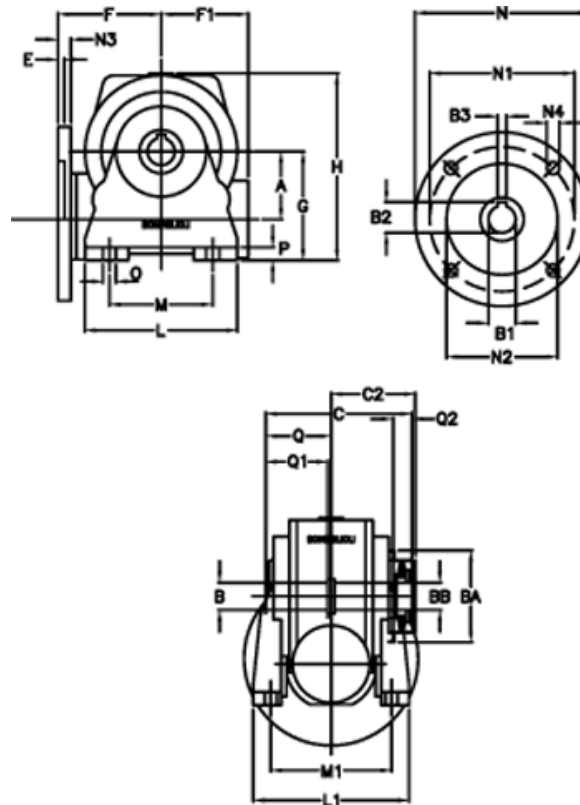

Article number: 390204903612836

Description: Worm Gear with Torque Limiter
VF 49-L2-N-36 P71B14

Measures

a = 49.50	C2 = 63,5	L1 = 124	O = 8.5
B = 25	Description = VF 49N-xx-71B14	m = 63	P = 12
B1 E7 = 14	E = 3.0	M1 = 98.5	Q = 51.0
B2 = 16.3	F = 70	N = 105	Q1 = 41
B3 H9 = 5	F1 = 63	N1 = 85	Q2 = 15
BA = 63	g = 82	N2 = 70	
BB H7 = 14	H = 138.0	N3 = 10.5	
C = 105	L = 110	N4 = 6,5	